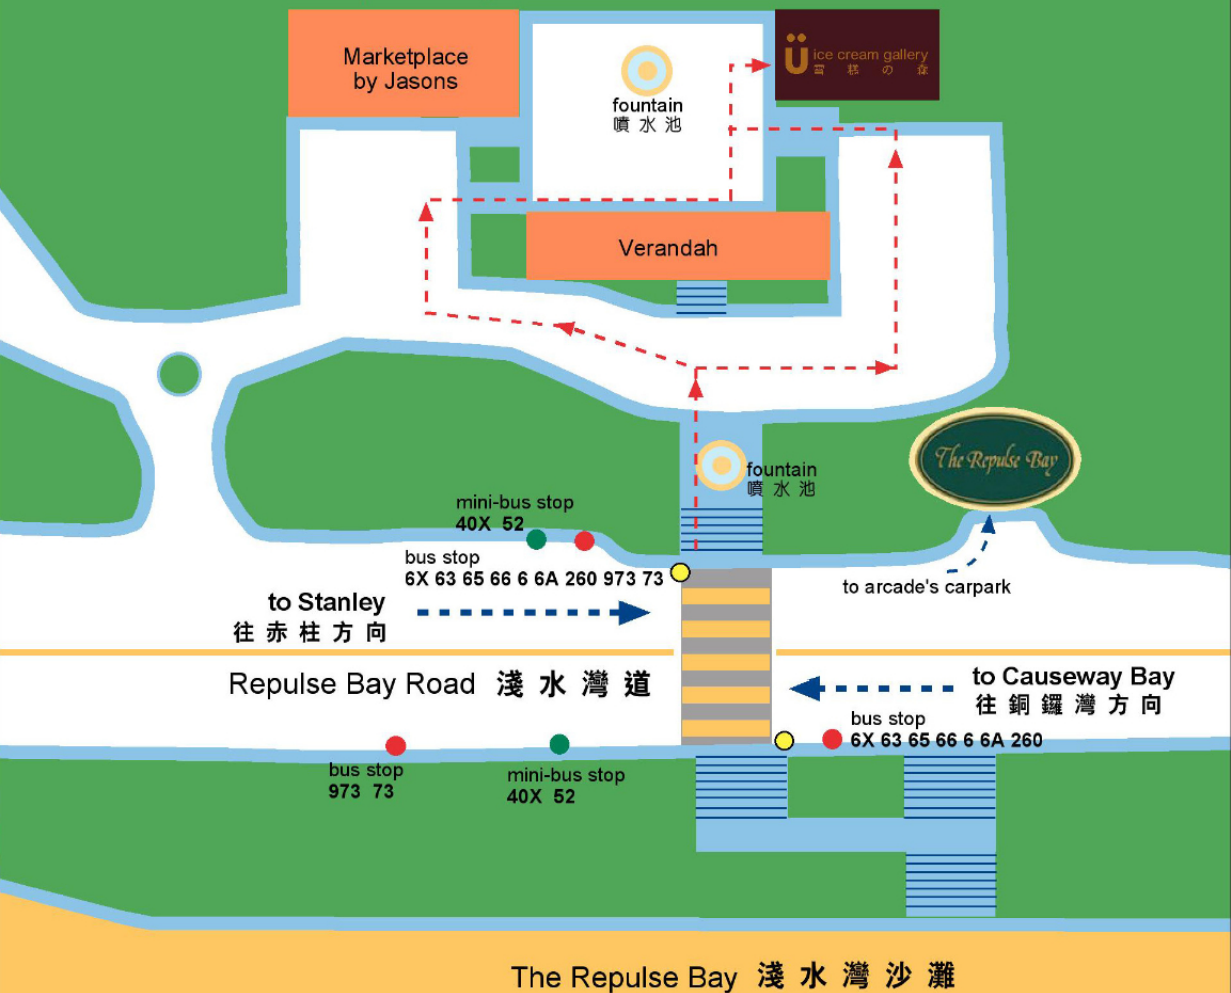

The Repulse Bay Arcade 淺水灣影灣園商場

Marketplace
by Jasons

fountain
噴水池

ice cream gallery
雪糕的店

Verandah

The Repulse Bay

mini-bus stop
40X 52

bus stop
6X 63 65 66 6 6A 260 973 73

to Stanley
往赤柱方向

to arcade's carpark

Repulse Bay Road 淺水灣道

to Causeway Bay
往銅鑼灣方向

bus stop
973 73

mini-bus stop
40X 52

bus stop
6X 63 65 66 6 6A 260

The Repulse Bay 淺水灣沙灘